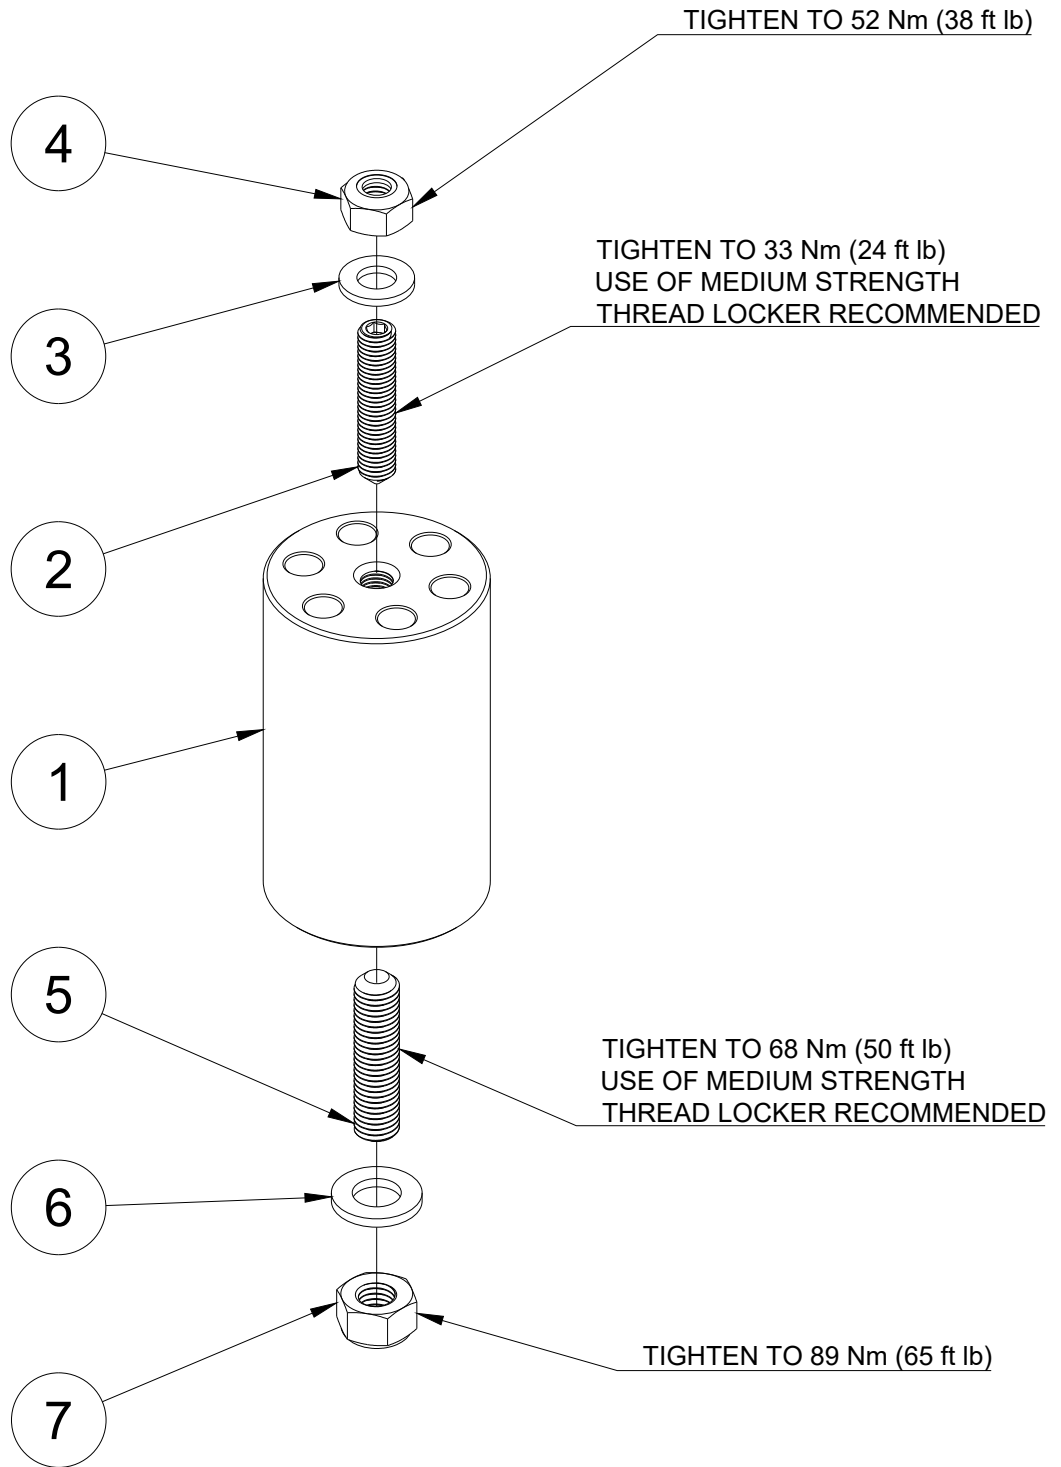

# 350Z-SDMT

7	2	NYLON LOCKNUT M12X1.5
6	2	M12 WASHER
5	2	ISO:4027 M12x50x1.5
4	2	NYLON LOCKNUT M10x1.25
3	2	M10 WASHER
2	2	ISO:4027 M10x50x1.25
1	2	Z33 ENGINE MOUNT HOUSING
Item	Qty	Part Name
Parts List		