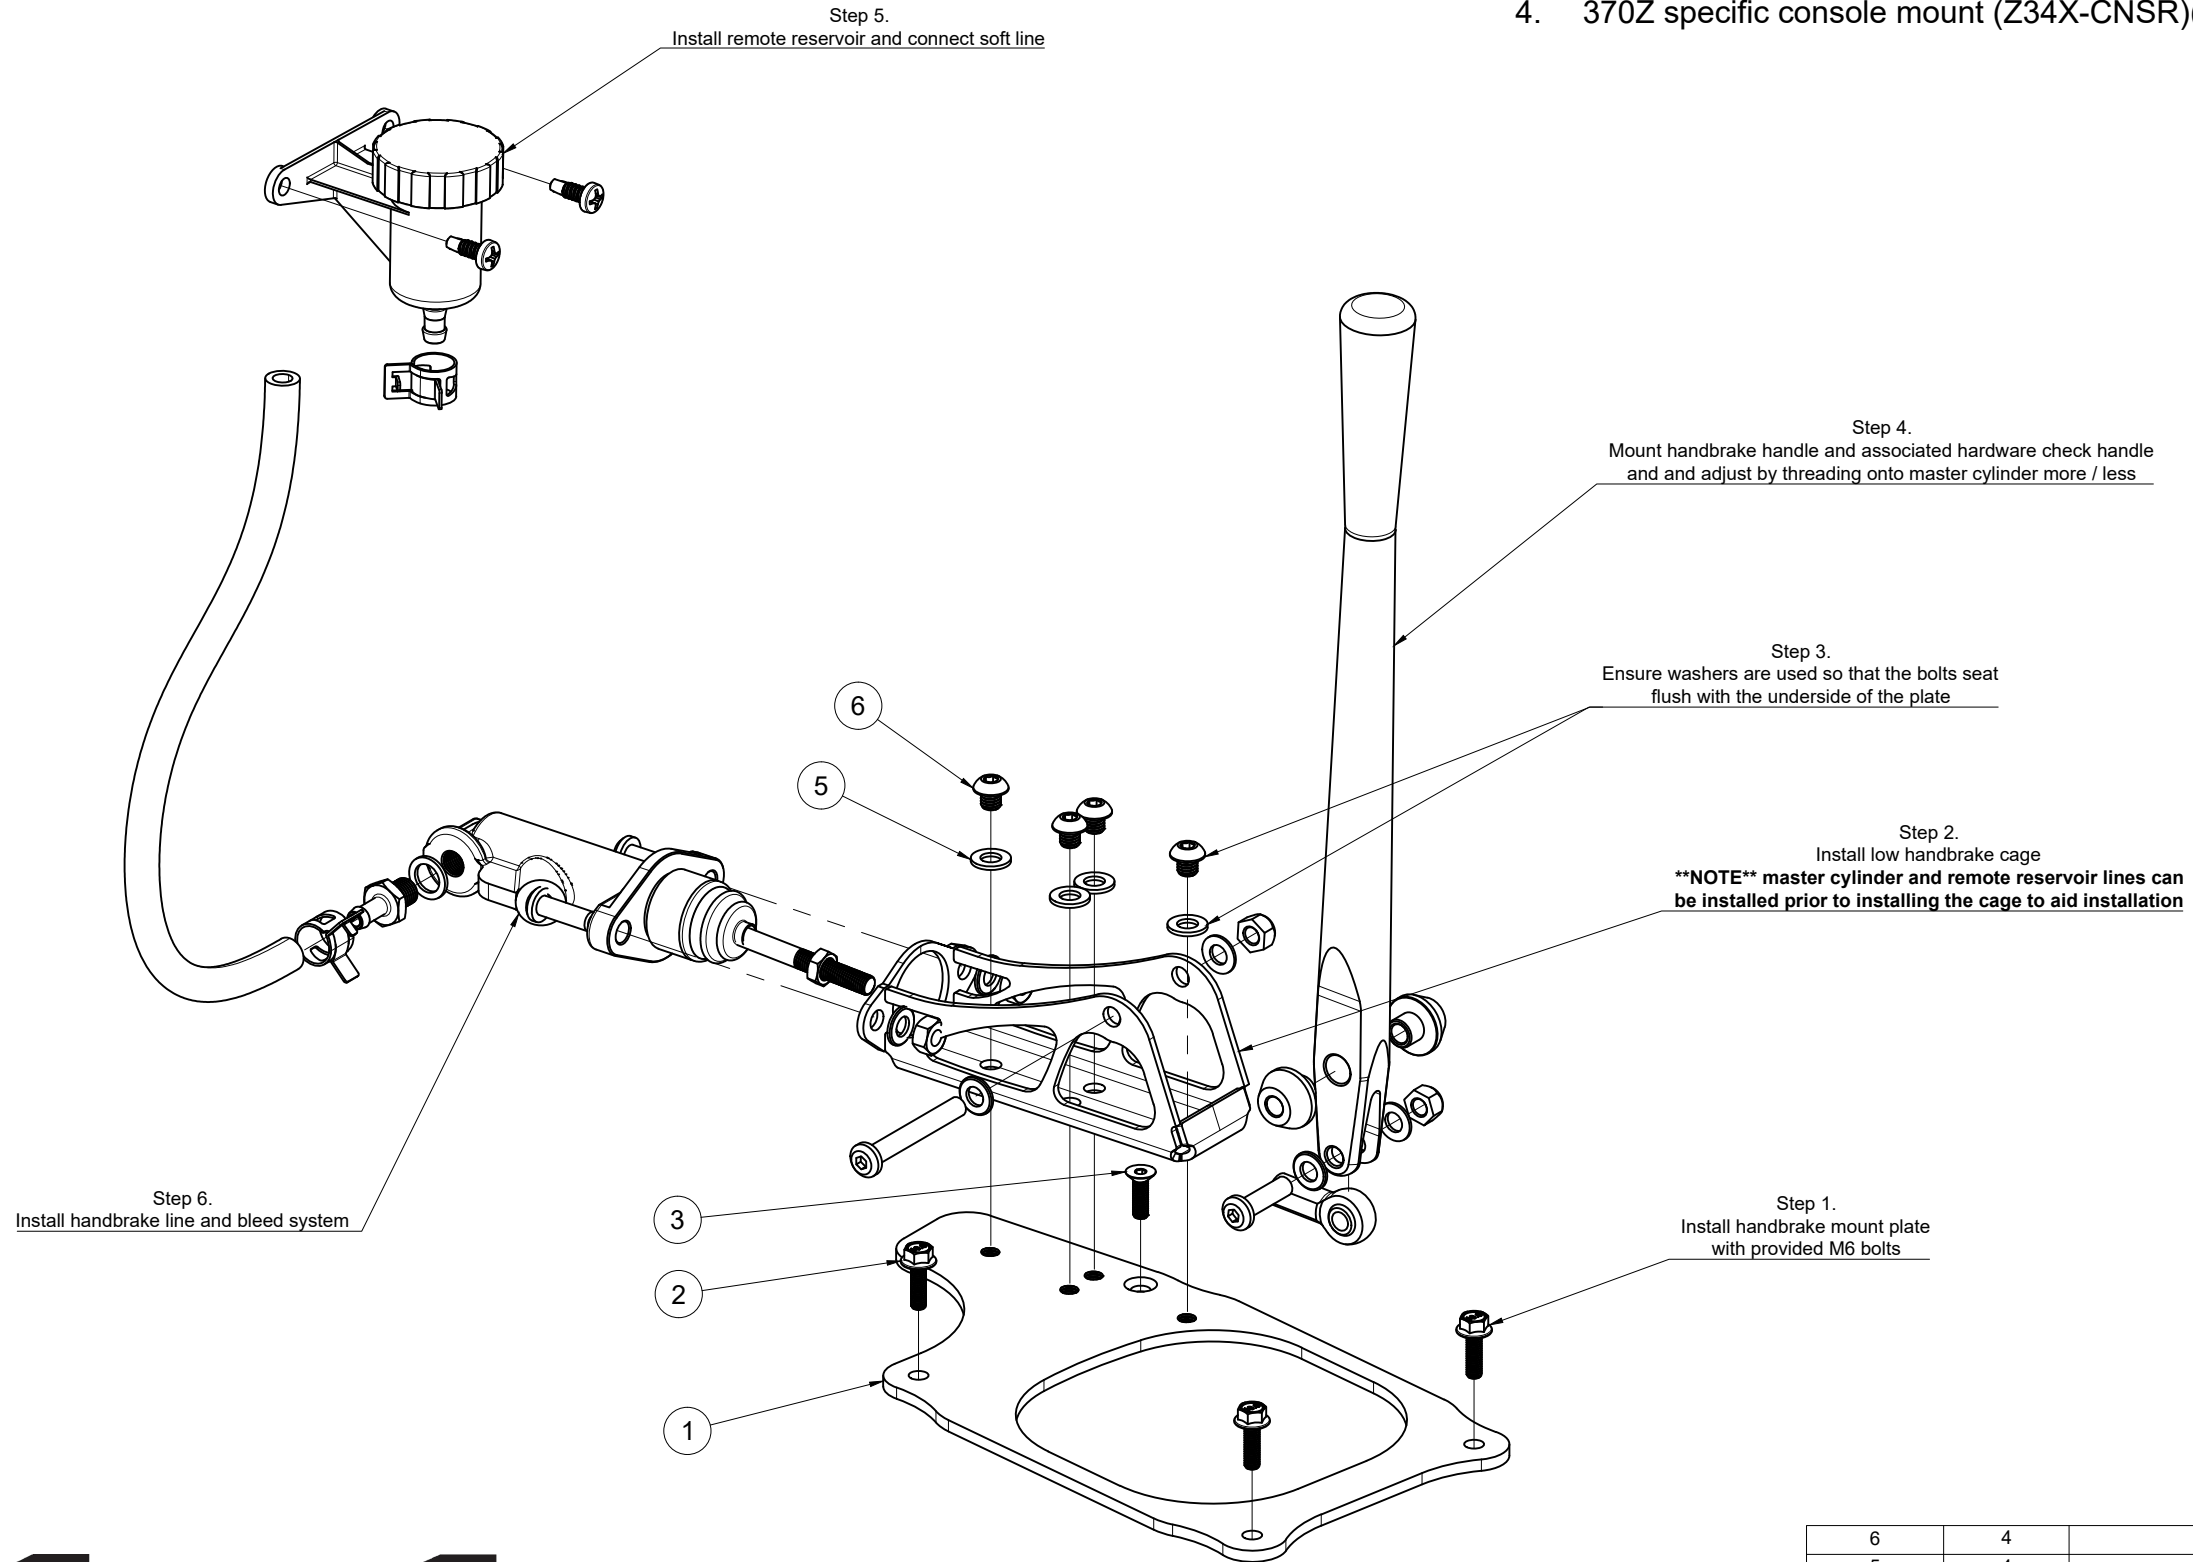

LOWX-HBRK
 Z34X-CNSL / Z34X-CNSR
 FL-RR-KIT
 FL-RR-58 / FL-RR-58 / FL-RR-58

The following separate products are shown:

1. Remote reservoir kit (FL-RR-KIT)
2. FLUX remote master cylinder (FL-RR-58) (FL-RR-34) (FL-RR-78)
3. Hydraulic handbrake handle + low cage (LOWX-HBRK)
4. 370Z specific console mount (Z34X-CNSR)(Z34X-CNSL)*LH

6	4	M8 x 1.25 x 10
5	4	M8 WASHER
4	1	LOW HANDBRAKE CAGE
3	1	M6 x 1.0 x 20 COUNTERSUNK BOLT
2	3	M6 x 1.0 x 20 FLANGE HEAD BOLT
1	1	370Z RHD CONSOLE HANDBRAKE MOUNT
Item	Qty	Description
Parts List		