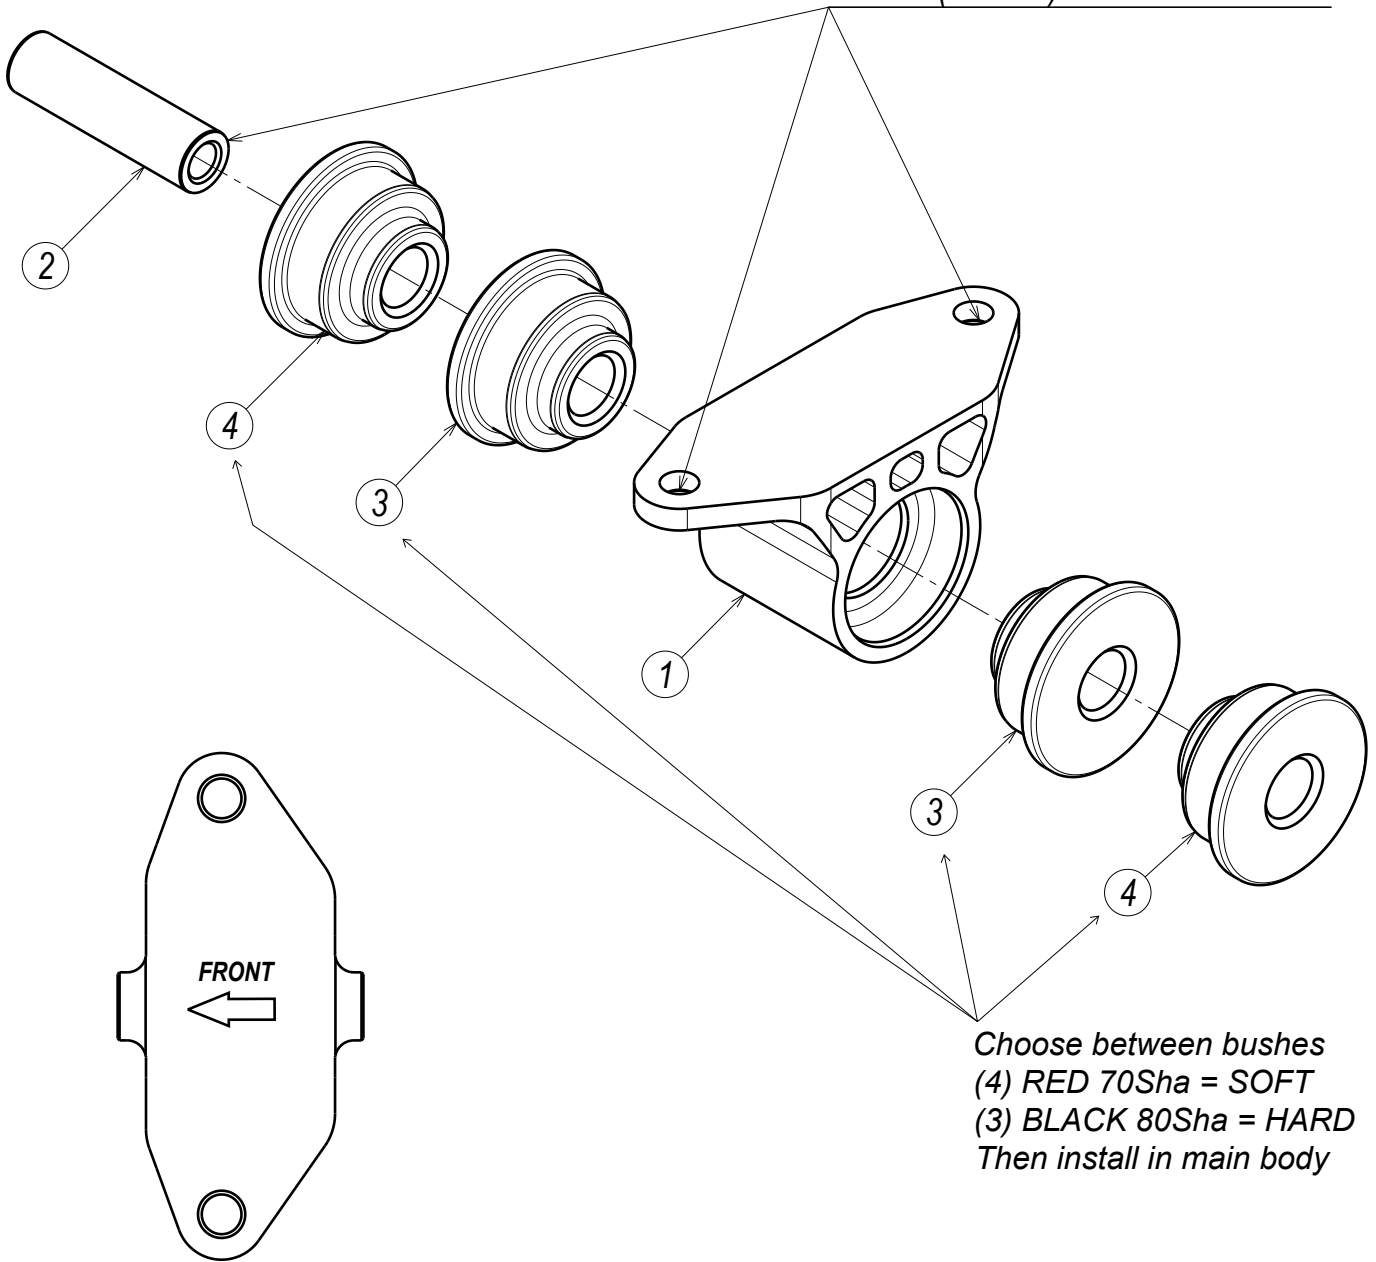

Z33X-PGBM

TIGHTEN MOUNTING BOLTS TO
49 Nm (36 ft-lb)

** NOTE **

Mount comes pre-installed with RED bushes

ITEM 3 HAS TWO OPTIONS FOR HARDNESS.
RED IS SOFTER AND BLACK IS HARDER.

4	350Z TRANSMISSION PU MOUNT BUSHING-70Sha	2
3	350Z TRANSMISSION PU MOUNT BUSHING-80Sha	2
2	350Z TRANSMISSION PU MOUNT INSERT	1
1	350Z TRANSMISSION PU MOUNT BODY	1
PC NO	COMPONENT NAME	QTY