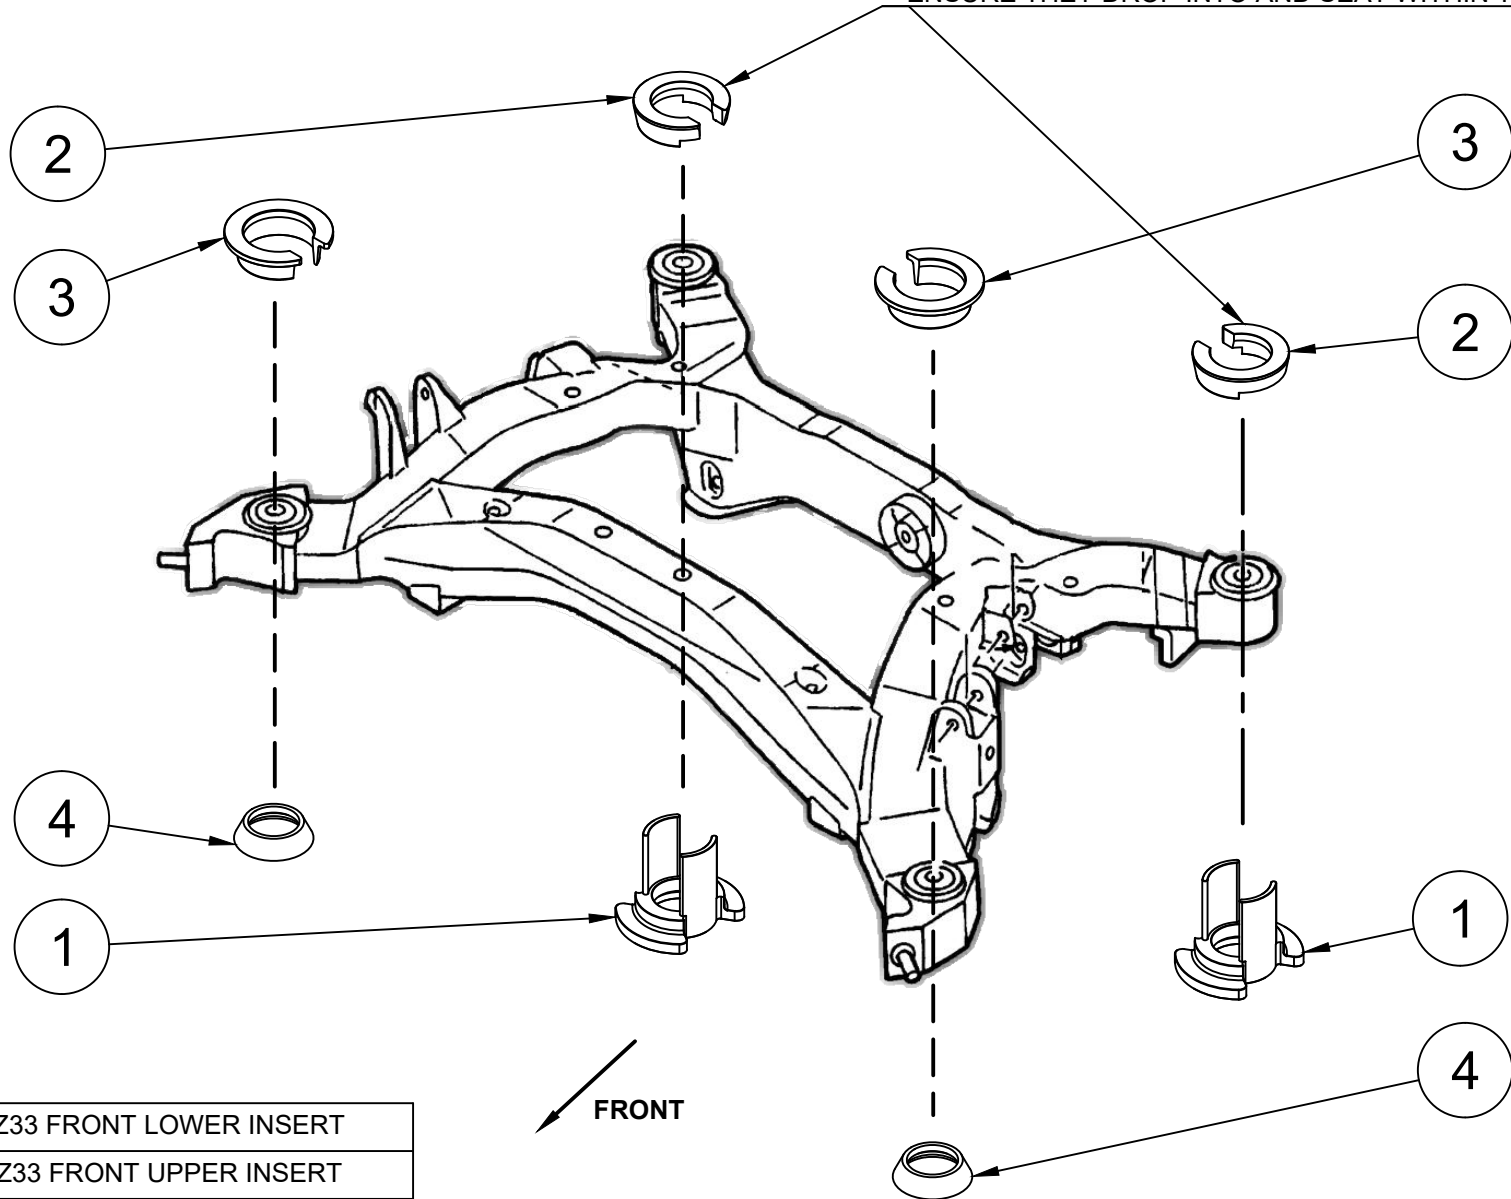

Z33X-SUBC

REAR TOP BUSHES MUST BE ORIENTATED IN THIS DIRECTION
ENSURE THEY DROP INTO AND SEAT WITHIN THE OEM BUSH

4	2	Z33 FRONT LOWER INSERT
3	2	Z33 FRONT UPPER INSERT
2	2	Z33 REAR UPPER INSERT
1	2	Z33 REAR LOWER INSERT
Item	Qty	Description
PARTS LIST		

** INSTALL WILL BE AIDED BY THE USE OF
GREASE TO LUBRICATE THE BUSHES **

gktech
.com