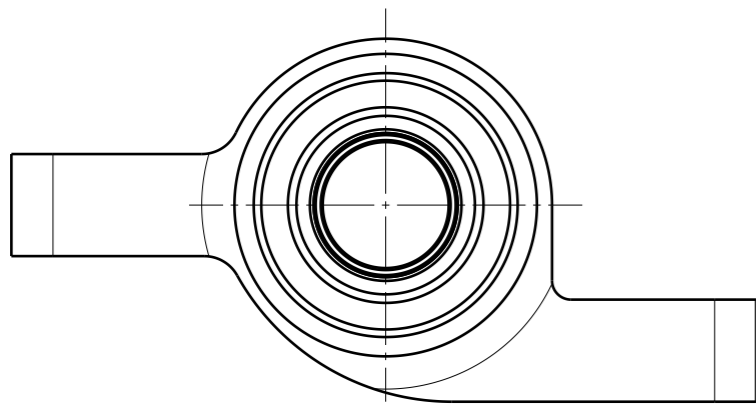

# Z34X-FBSH

POSITION 1: OEM CASTER  
 POSITION 2: DECREASE CASTER BY 1°  
 POSITION 3: INCREASE CASTER BY 1°

4	ASME B18.27.1 2-3/4" INTERNAL RETAINING RING	1
3	SPHERICAL BEARING HCOM24	1
2	370Z FRONT BOTTOM ARM REAR BEARING SPACER	1
1	370Z FRONT BOTTOM ARM REAR BEARING HOUSING	1
PC NO	COMPONENT NAME	QTY