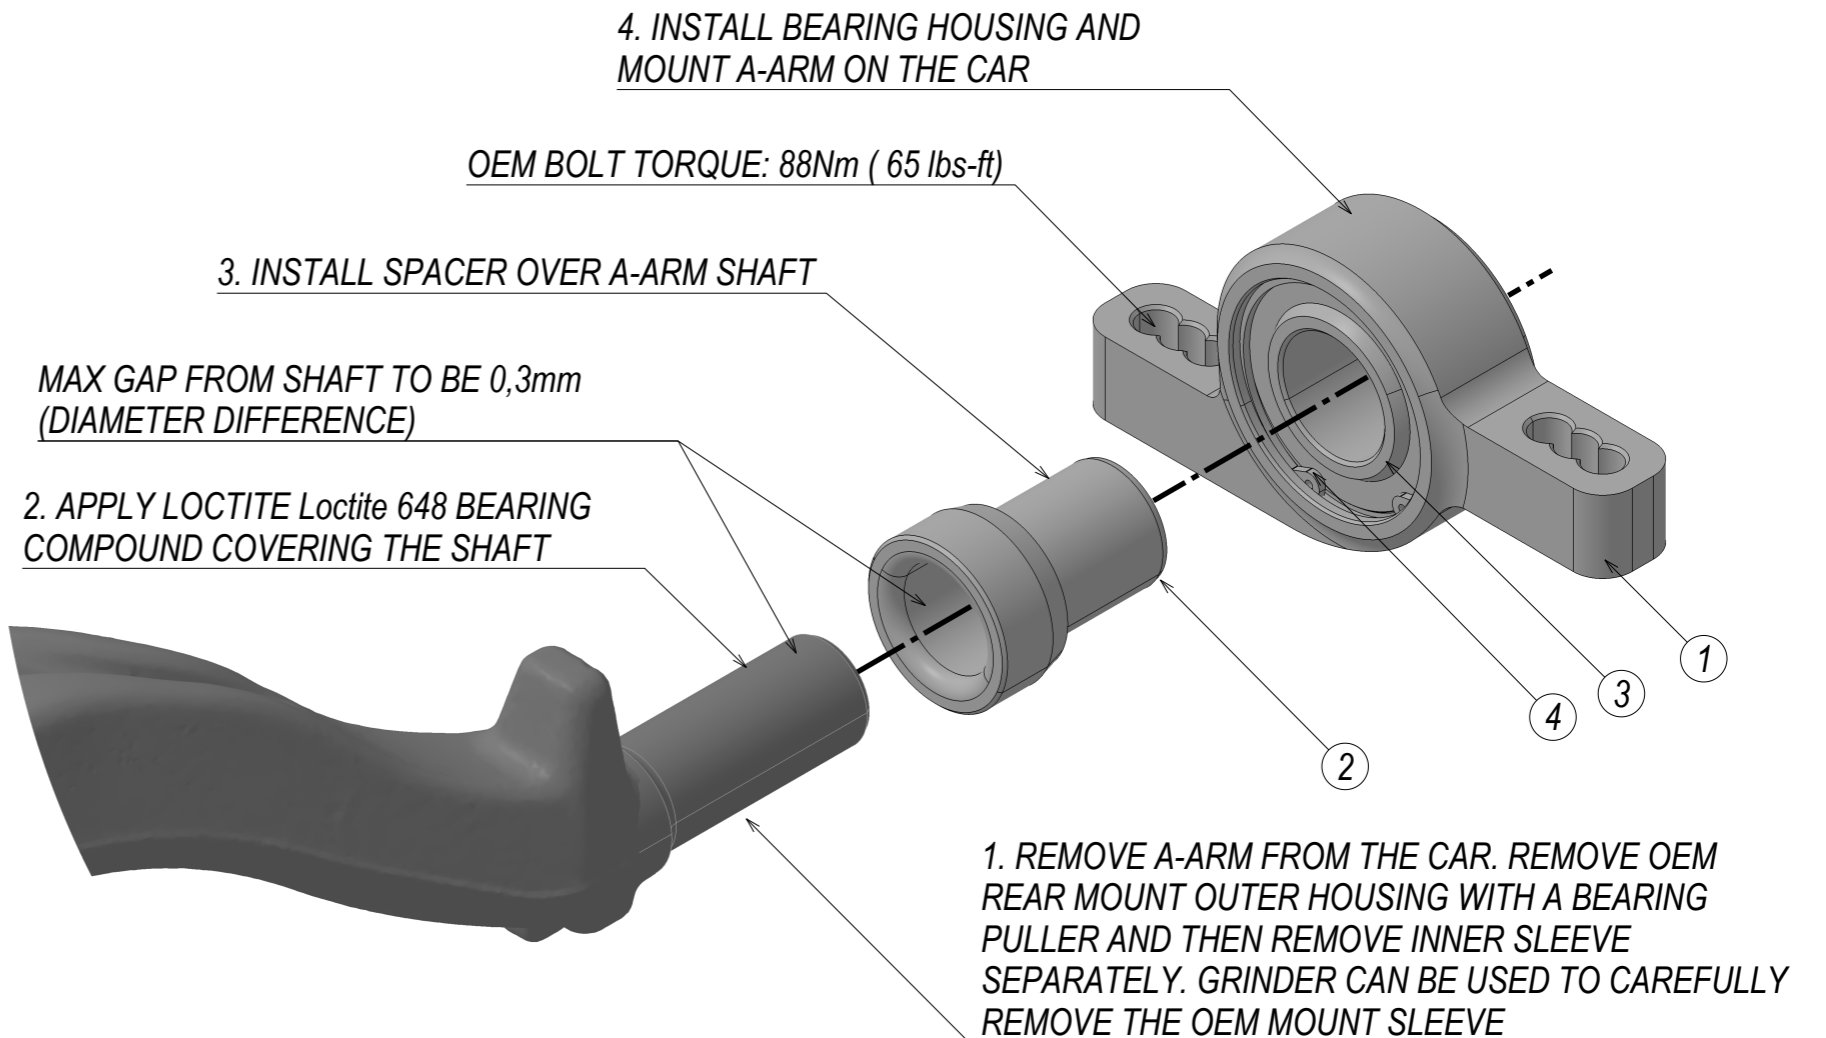

# Z34X-FBSH

POSITION 1: OEM CASTER  
 POSITION 2: DECREASE CASTER BY 1°  
 POSITION 3: INCREASE CASTER BY 1°

4	ASME B18.27.1 2-3/4" INTERNAL RETAINING RING	1
3	SPHERICAL BEARING HCOM24	1
2	370Z FRONT BOTTOM ARM REAR BEARING SPACER	1
1	370Z FRONT BOTTOM ARM REAR BEARING HOUSING	1
PC NO	COMPONENT NAME	QTY