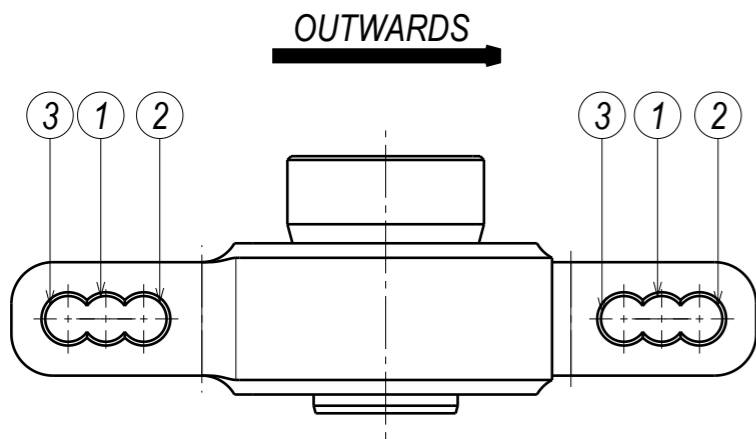

# Z34X-FBSH

POSITION 1: OEM CASTER  
 POSITION 2: DECREASE CASTER BY 1°  
 POSITION 3: INCREASE CASTER BY 1°

4	ASME B18.27.1 2-3/4" INTERNAL RETAINING RING	1
3	SPHERICAL BEARING HCOM24	1
2	370Z FRONT BOTTOM ARM REAR BEARING SPACER	1
1	370Z FRONT BOTTOM ARM REAR BEARING HOUSING	1
PC NO	COMPONENT NAME	QTY